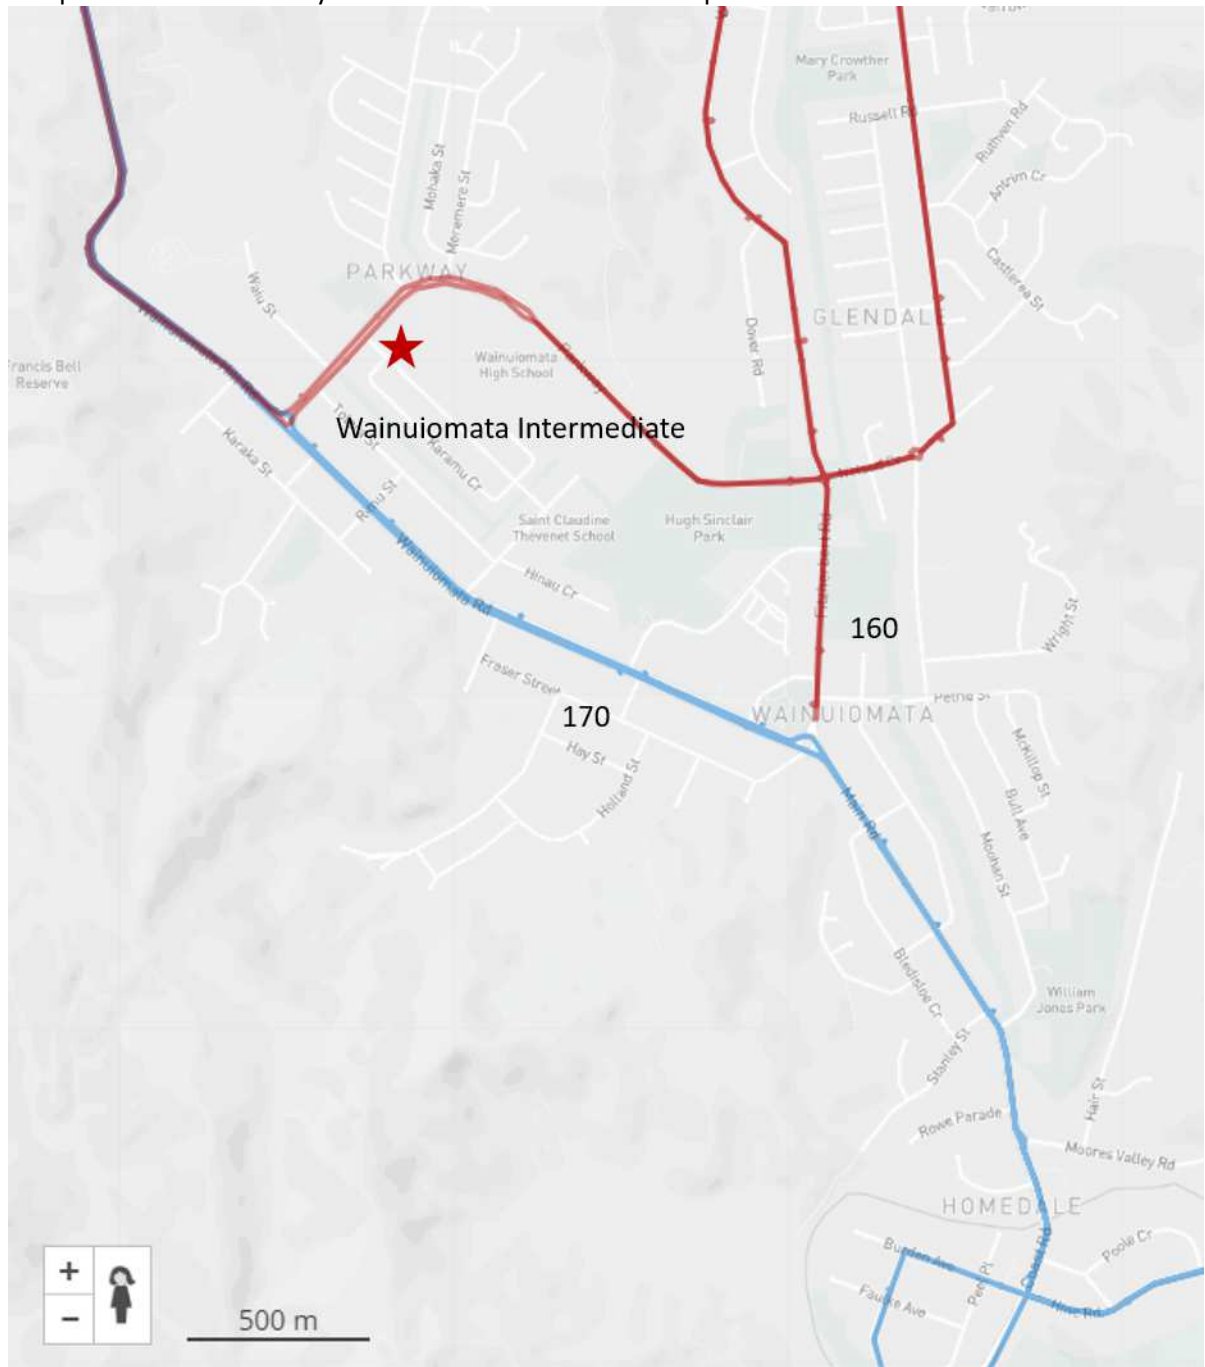

School services change for Wainuiomata Intermediate.

The public routes local to your school are shown in the map below.

School bus routes

Route name	Route number	What's changing (effective from 17 June)
Wainuiomata Intermediate/High - Glendale & Arakura	874	Route and times changed
St Claudine Thevenet School - Wainuiomata North	870 (old) 874 (new)	Route, route number, and time changed
Wainuiomata South - Wainuiomata Intermediate/High & St Claudine Thevenet Sch	875 (old) 874 (new)	Route, route number, and time changed
Wainuiomata South - Wainuiomata Intermediate/High Schools	876 (old) 874 (new)	Route, route number, and time changed