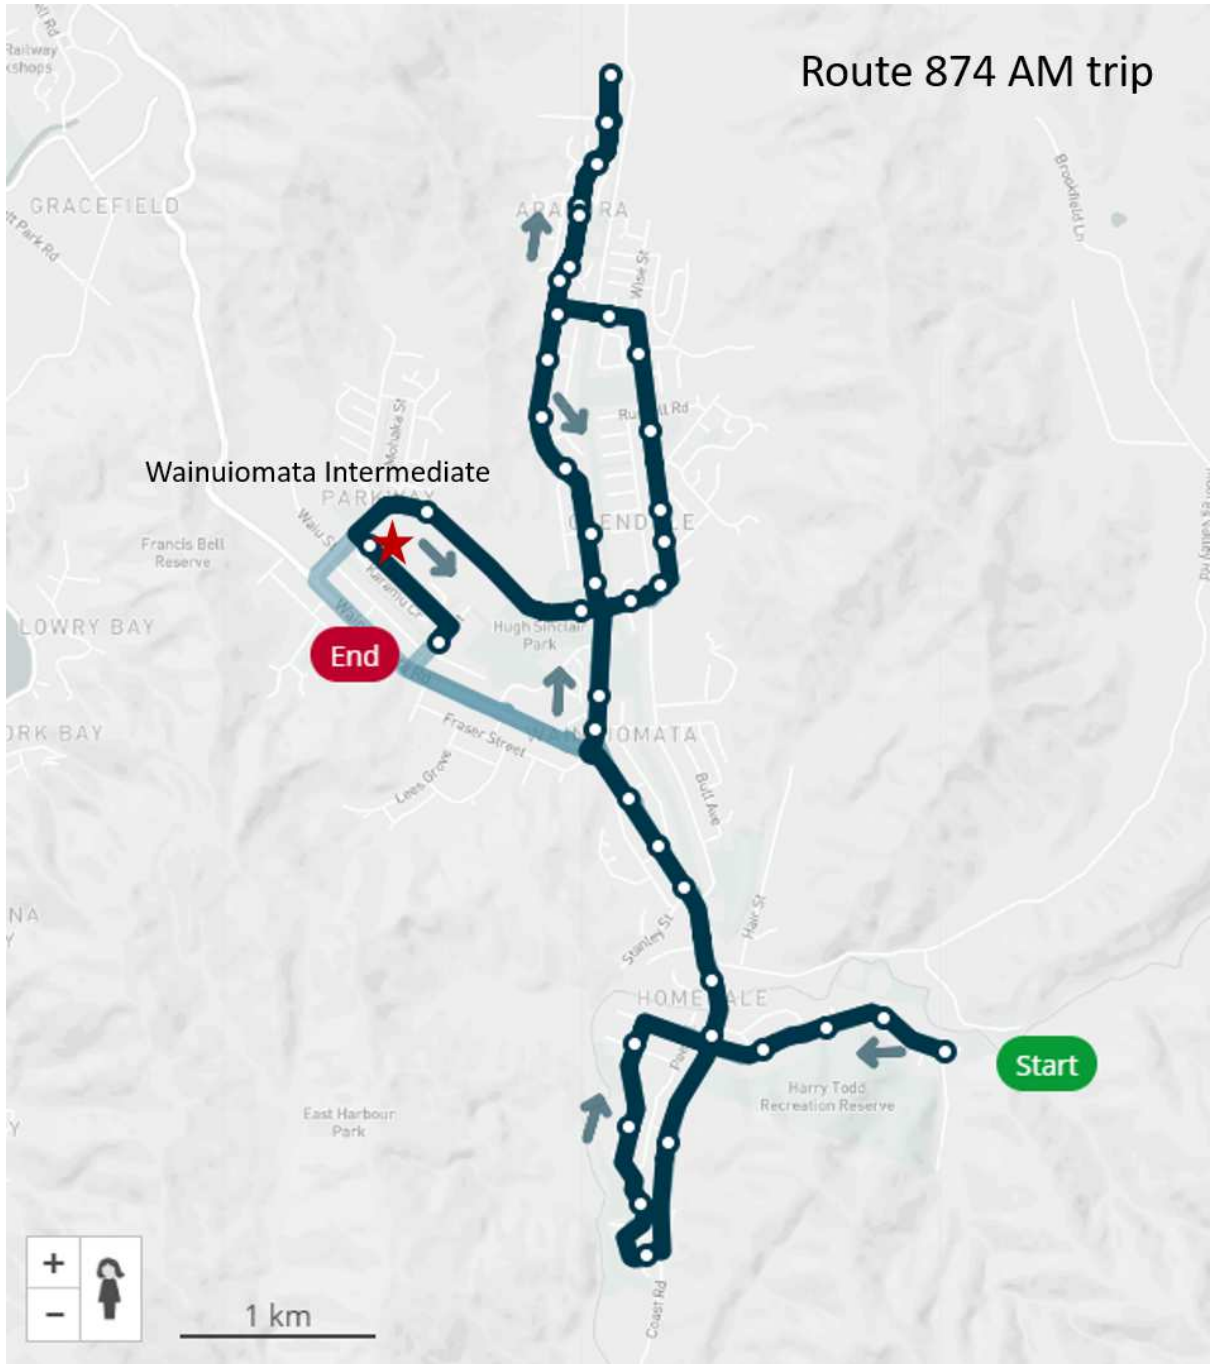

Route 874 AM trip